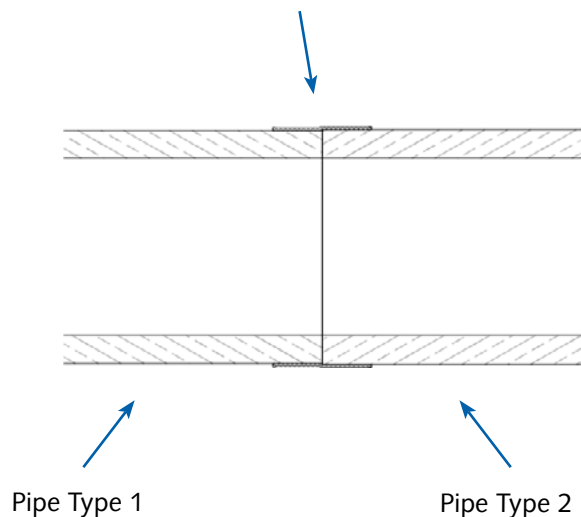

Technical Inquiry VPC®-Pipe Coupling XXL (1000 mm – 2400 mm)

VPC®-Pipe Coupling XXL

VPC®-Pipe Coupling XXL is suitable for pipes with circular outer geometry only!

Thank you for your interest in the VPC®-Pipe Coupling XXL.
Please fill in details of the pipes that you wish to connect and send this document to:

Pipe Typ 1:	Pipe Typ 2:
*Material:	*Material:
*DN:	*DN:
Wall Thickness:	Wall Thickness:
*Pipe Circumference/ Outer Diameter:	*Pipe Circumference/ Outer Diameter:

*mandatory fields

Sender:

*Company:	*Contact:
*Phone:	*Fax:
*Stamp/Signature:	*email: